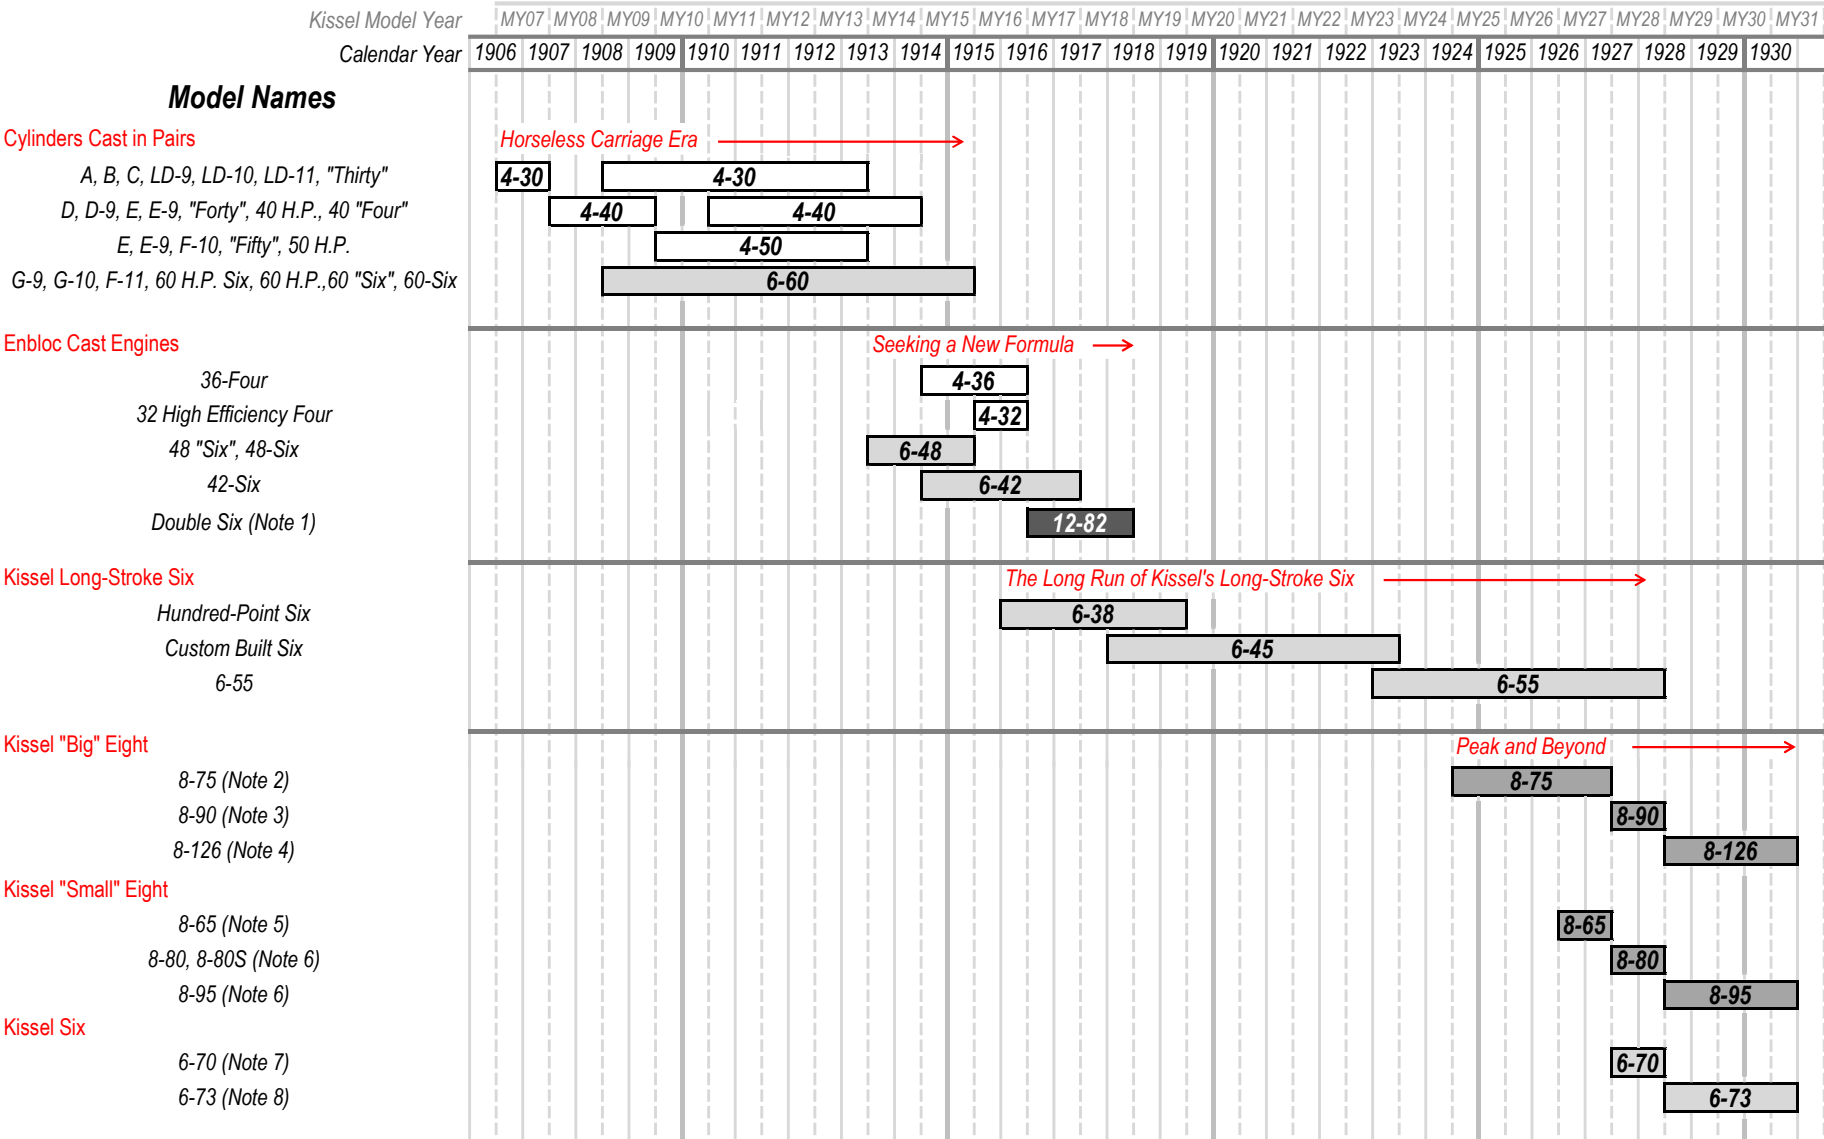

Kissel Offerings by Year

Notes: 1) Weidely V-12 Engine; 2) Lycoming 3H block; 3) Lycoming HM block; 4) Lycoming MD block; 5) Lycoming GR or GS block; 6) Lycoming GS block; 7) Lycoming WR or WS block; 8) Lycoming WS block.